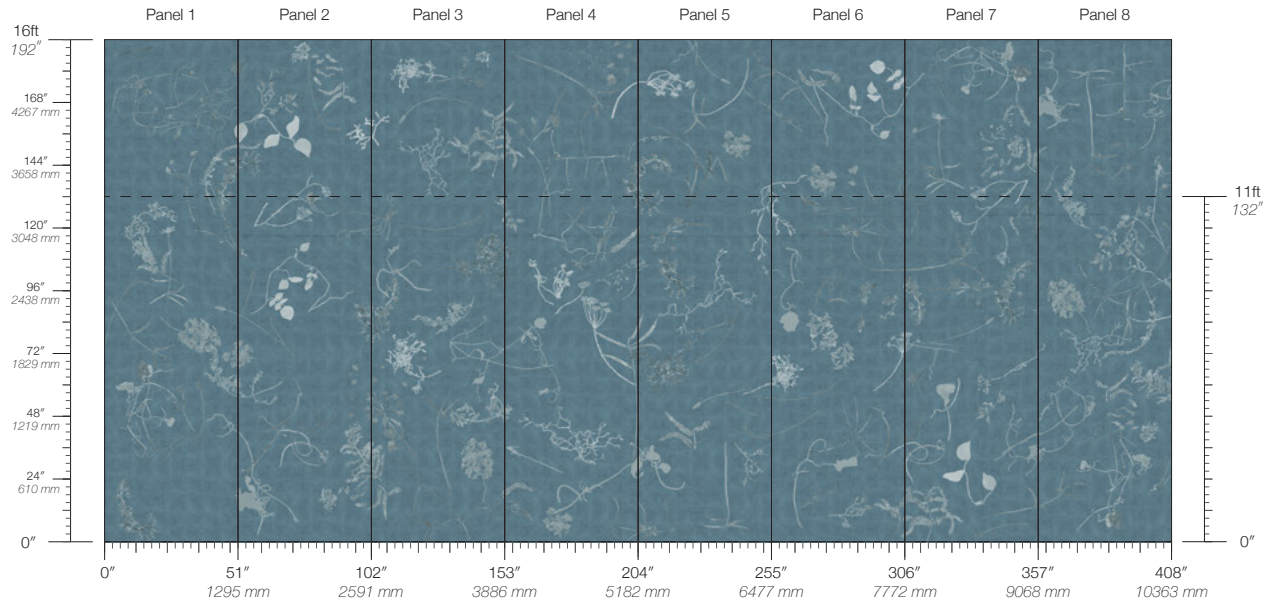

Eden Hyacinth

Suitable for residential and commercial projects

COLOR
Hyacinth

STOCK
Made to order

REPEAT
Non-repeating

CONTACT
sales@calicowallpaper.com
+1 718 243 1705
57 Lispenard Street
New York, NY 10013 USA

ITEM
3611

MINIMUM
1 panel

LEAD TIME
4 weeks to print

CONTENT
Type II Vinyl

MAINTENANCE
Water-based cleanser

ORIGIN
USA

DISCLAIMER
Panel maps represent mural artwork only. Reference the physical sample for color and texture.

PANEL WIDTH
51" / 1295 mm trimmed

FLAMMABILITY
ASTM E84 Adhered Class A

DETAILS
Custom options available

PANEL HEIGHT
132" / 3353 mm standard
192" / 4877 mm extended

ENVIRONMENTAL
Recycled Content, Phthalate Free
Low VOC, HPD Available

PRICE
Available upon request